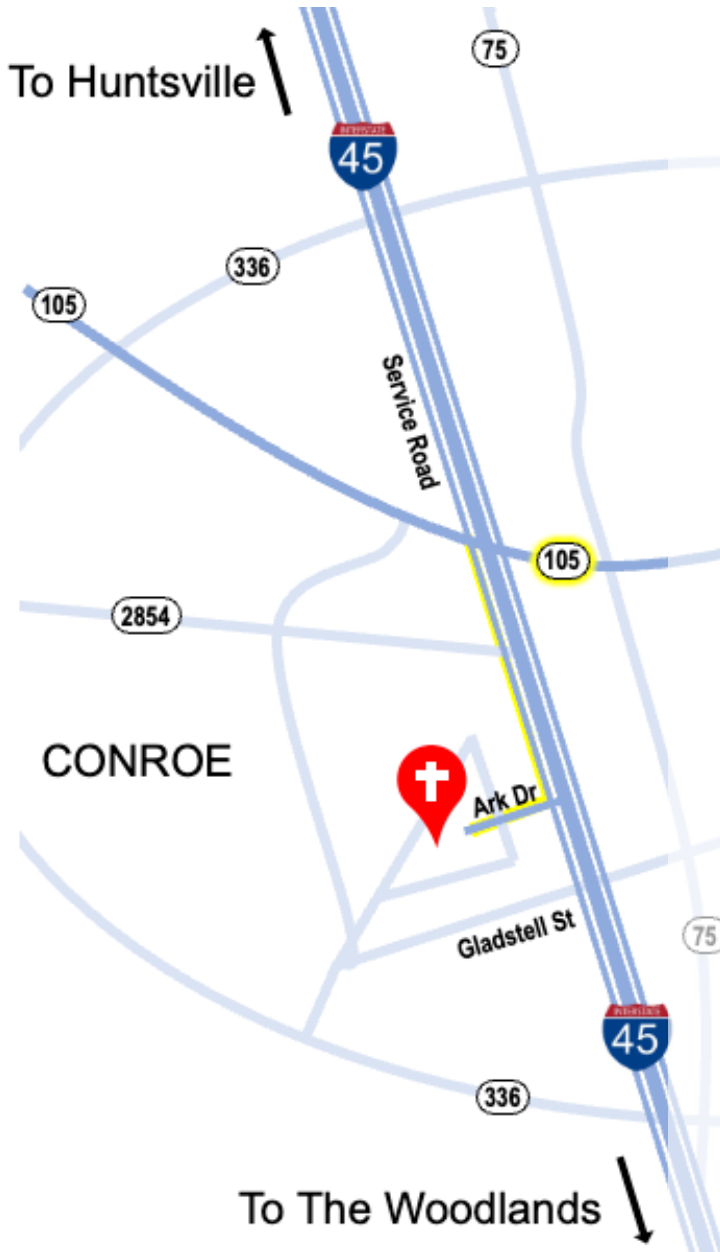

DRIVING DIRECTIONS

SOUTHBOUND ON I-45:

- ◆ Take Exit 87 (2854/TX-105/Conroe) and merge onto the N Fwy Service Rd
- ◆ Continue straight on the service road through the TX-105 intersection
- ◆ Turn right onto Ark Dr (after DeMontrond RV and before Motel 6)
- ◆ Continue straight through the Humble Tank Rd intersection to enter our campus
- ◆ Follow EVENT signage to park in our North Parking Lot
- ◆ Enter the building through the North Lobby entrance

NORTHBOUND ON I-45:

- ◆ Take Exit 87A (2854/TX-105/Conroe) onto the N Fwy Service Rd
- ◆ Turn left under I-45 and make a U-turn to merge onto the S Fwy Service Rd
- ◆ Turn right onto Ark Dr (after DeMontrond RV and before Motel 6)
- ◆ Continue straight through the Humble Tank Rd intersection to enter our campus
- ◆ Follow EVENT signage to park in our North Parking Lot
- ◆ Enter the building through the North Lobby entrance