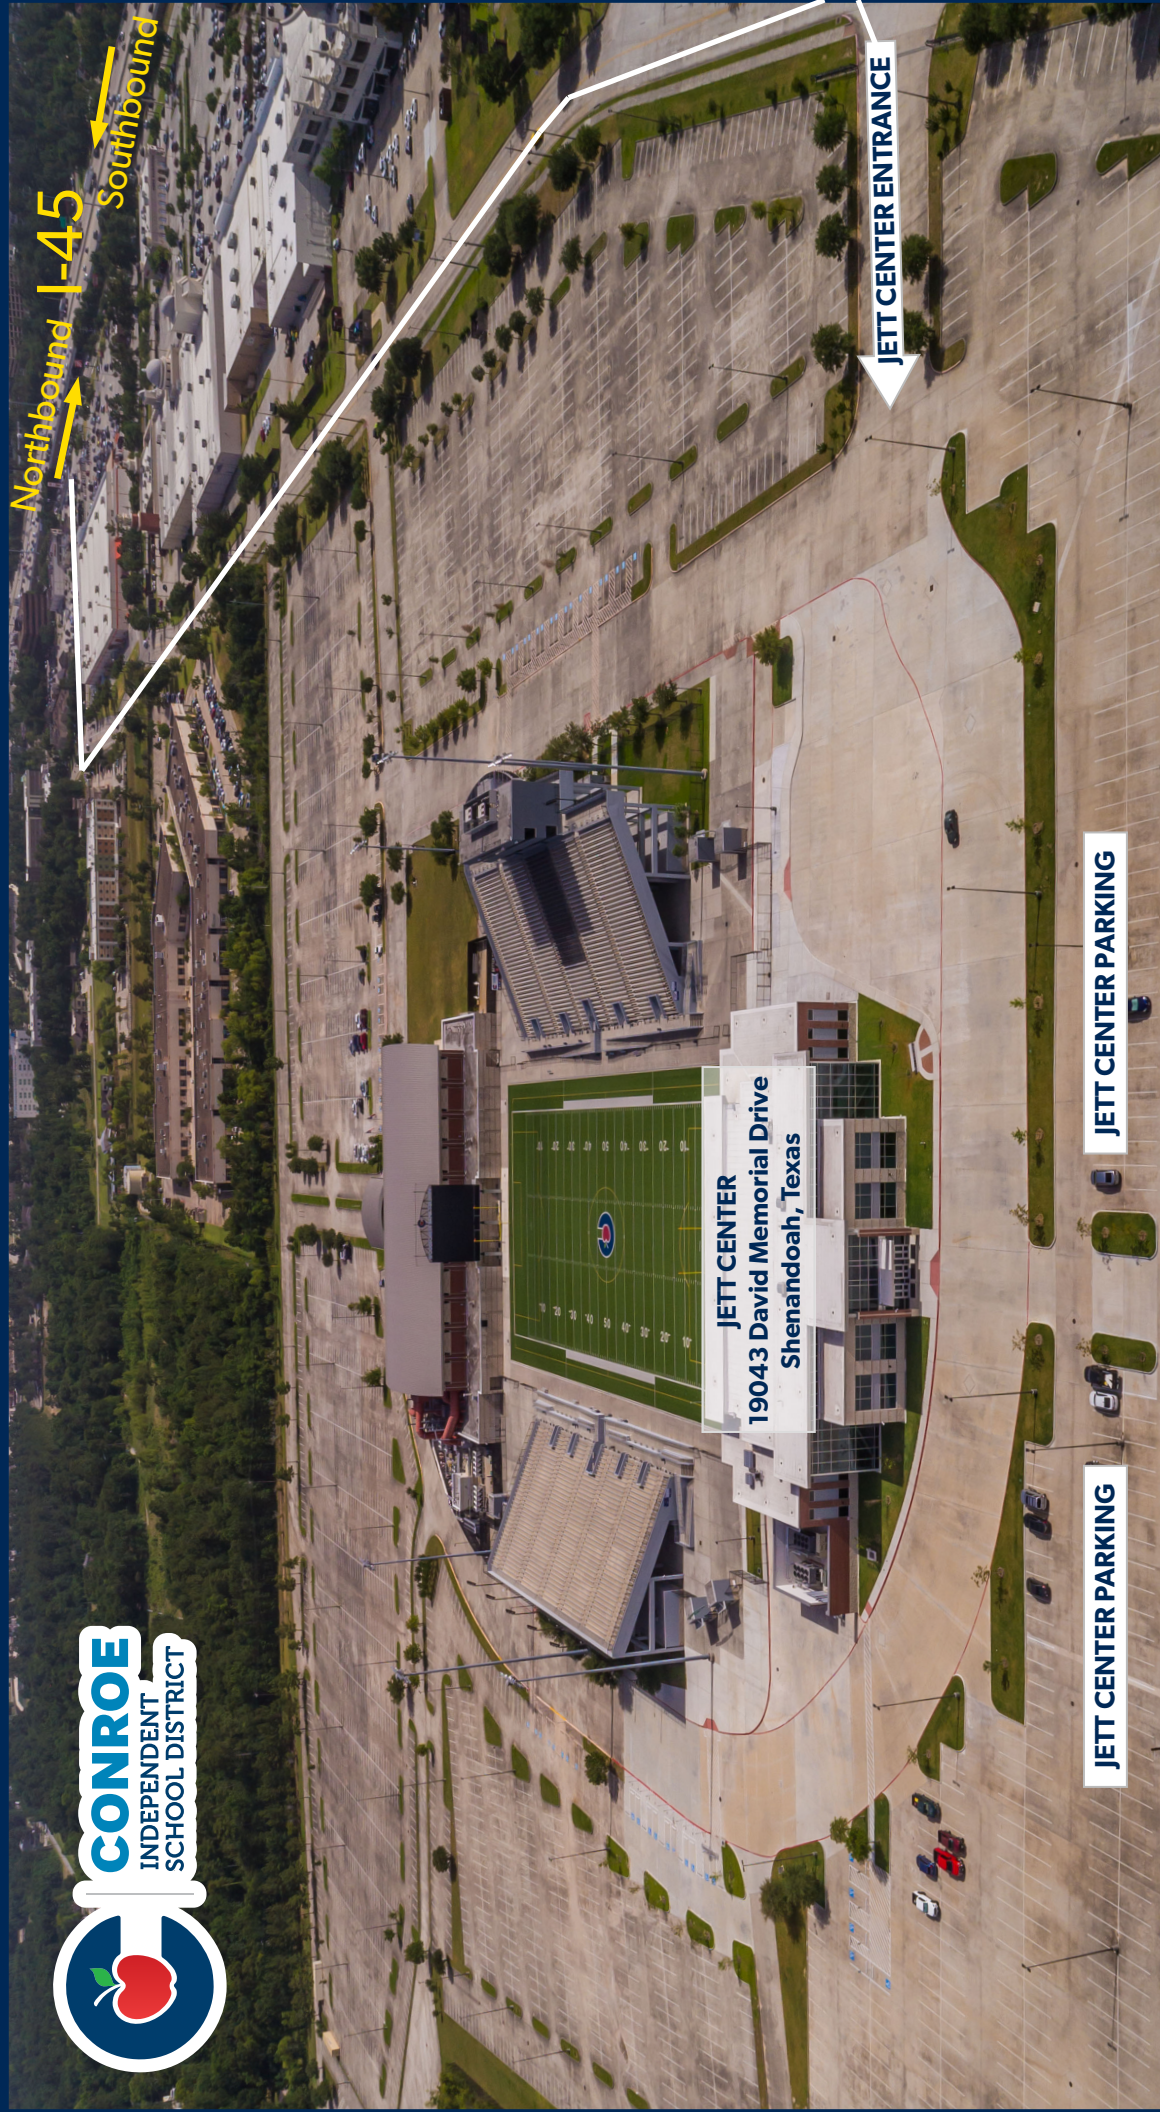

JETT CENTER at Woodforest Bank Stadium

19043 David Memorial Dr, Shenandoah, TX 77385

From I-45, take exit 77 toward Tamina Road/ Research Forest Drive.
Turn onto Tamina Road (east side of I-45).
At the stop light, turn left onto David Memorial Drive.
Enter through the third set of gates on your right as shown above.